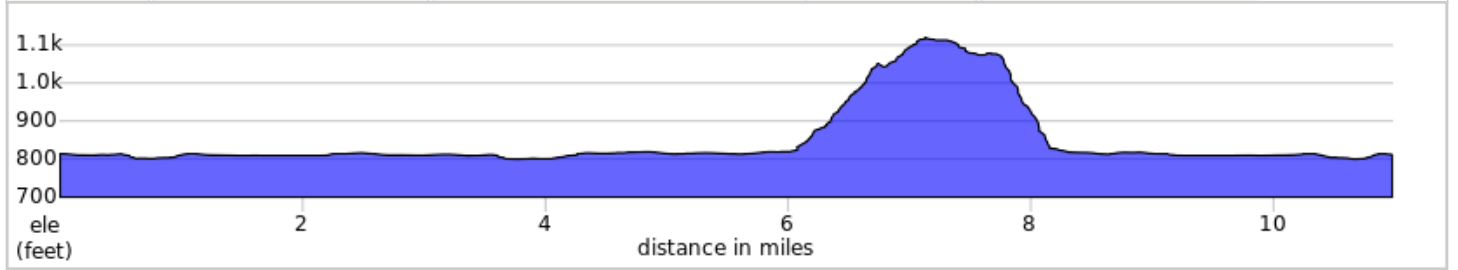

Tour Tioga Family Ride

Tour Tioga Family Ride

1.	0.0	0.0	📍	Start of route
2.	0.2	0.2	↖	Sharp L
3.	0.3	0.1	←	L
4.	0.4	0.1	←	L
5.	0.4	0.0	↗	Keep R
6.	0.5	0.1	→	R onto Hickories Park Road
7.	1.1	0.6	←	L onto State Highway 17C, NY 17C
8.	3.0	1.9	↑	Continue onto Front Street
9.	3.4	0.4	←	L onto Williams Street
10.	3.7	0.3	→	Slight R onto Water St
11.	4.3	0.6	←	L onto McMaster St

4.3 miles. +36/-40 feet

12.	4.6	0.4	←	Slight L at N Depot St
13.	4.7	0.0	↑	Continue onto McMaster St
14.	4.9	0.2	←	L onto Talcott St
15.	5.1	0.2	→	R onto Spruce St
16.	5.1	0.1	←	L onto George St
17.	5.2	0.0	→	R onto Sheldon Guile Blvd
18.	5.5	0.3	→	R onto George St
19.	5.5	0.0	←	L onto Hill St
20.	5.6	0.1	←	L onto Talcott St
21.	5.8	0.3	→	R onto McMaster St

1.6 miles. +11/-9 feet

22.	5.9	0.1	←	L onto West Ave
23.	6.0	0.1	↑	Continue onto East Ave
24.	6.1	0.1	←	Slight L onto East Ave/Prospect St
25.	6.3	0.2	↑	Continue onto Mountain Rd
26.	7.1	0.8	→	R onto Lisle Rd
27.	7.8	0.6	→	R onto Davis Hill Rd
28.	8.2	0.4	→	R onto E Main St
29.	8.9	0.7	←	L onto John St